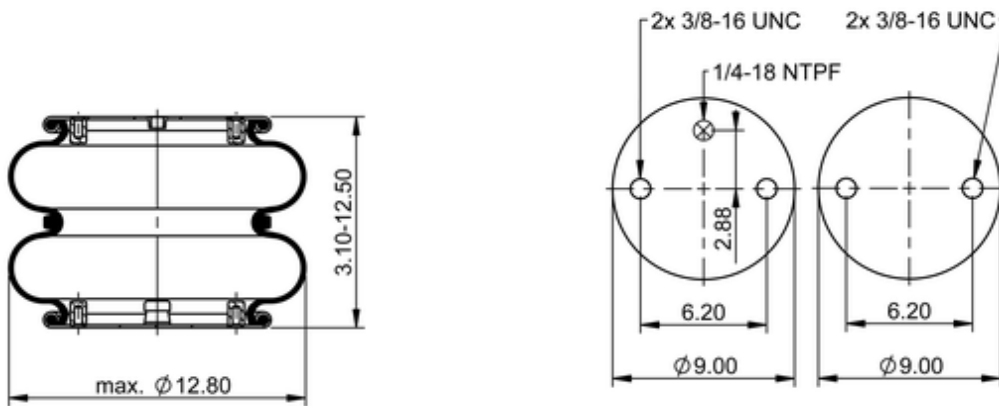

FD 330-22 363
64493

	13.1 lb
	1/4-18 NPTF: max. 22 lbf ft
	3/8-16 UNC: max. 20 lbf ft

Cross-reference

Firestone Style	22
Firestone No.	W01-358-7180
FleetPride	AS7180
Goodyear	2B12-425
Goodyear Flex No.	578923309
Taurus	6316
Triangle	AS-4363
TRP	AS71800
Automann	SP2B22R-7180