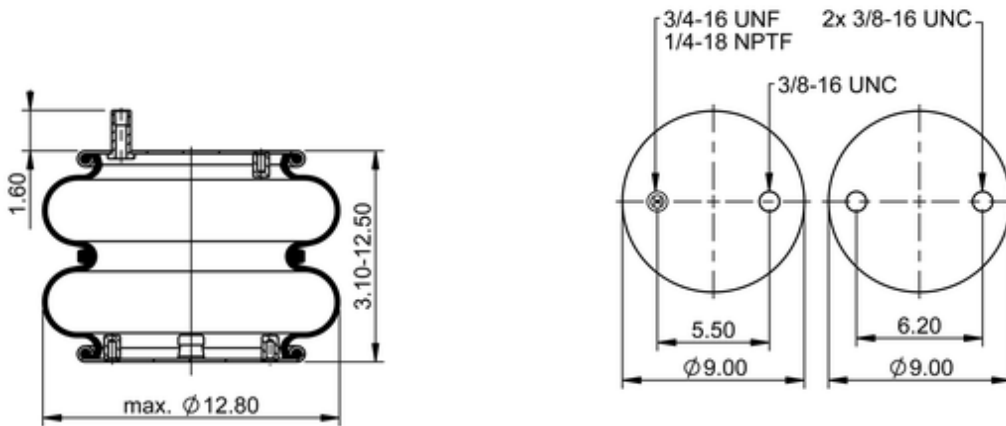

FD 330-22 346
64492

	13.1 lb
	1/4-18 NPTF: max. 22 lbf ft
	3/4-16 UNF: max. 50 lbf ft
	3/8-16 UNC: max. 20 lbf ft

Cross-reference

Firestone Style	22
Firestone No.	W01-358-7404
FleetPride	AS7404
Goodyear	2B12-410
Goodyear Flex No.	578923309
Taurus	6316
Triangle	AS-4346