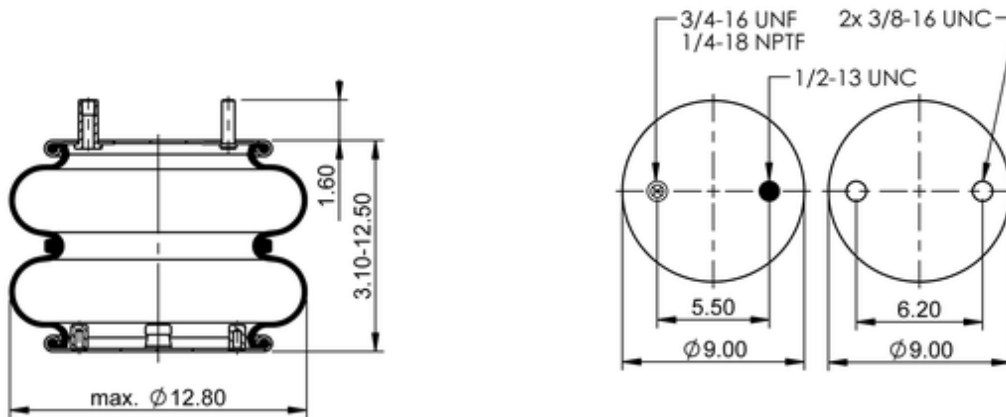

FD 330-22 343
64491

	13.1 lb
	1/4-18 NPTF: max. 22 lbf ft
	3/4-16 UNF: max. 50 lbf ft
	3/8-16 UNC: max. 20 lbf ft

Cross-reference

Firestone Style	22
Firestone No.	W01-358-7429
FleetPride	AS7429
Goodyear	2B12-427
Goodyear Flex No.	578923309
Taurus	6316
Triangle	AS-4343

TRP	AS74290
Automann	SP2B22R-7429

OE Manufacturer/Part No.

Manufacturer	Original Part No.	Model
Dayton	354-7429	
Hendrickson	S-13052	
Kwik Loc/Todco	CP-5223	
Loadguard	SC2077	
Navistar/Fleetrite	1685181C1	
SAF Holland	57007429	
Taurus	AS214-7429	
Ridewell	1003587429C	