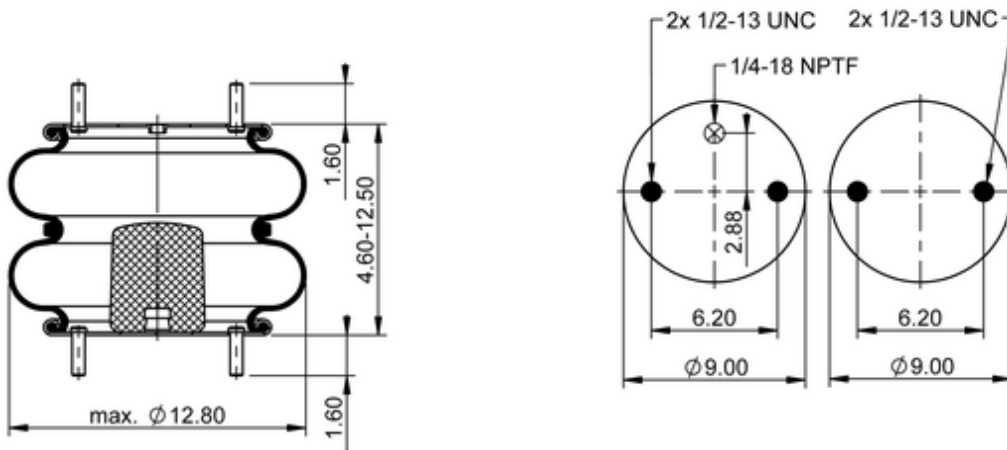

FD 330-22 334
64489

	14.5 lb
	1/2-13 UNC: max. 35 lbf ft
	1/4-18 NPTF: max. 22 lbf ft

Cross-reference

Firestone Style	22
Firestone No.	W01-358-7437
FleetPride	AS7437
Goodyear	2B12-320
Goodyear Flex No.	578923309
Taurus	6316
Triangle	AS-4334
TRP	AS74370
Automann	SP2B22R-7437