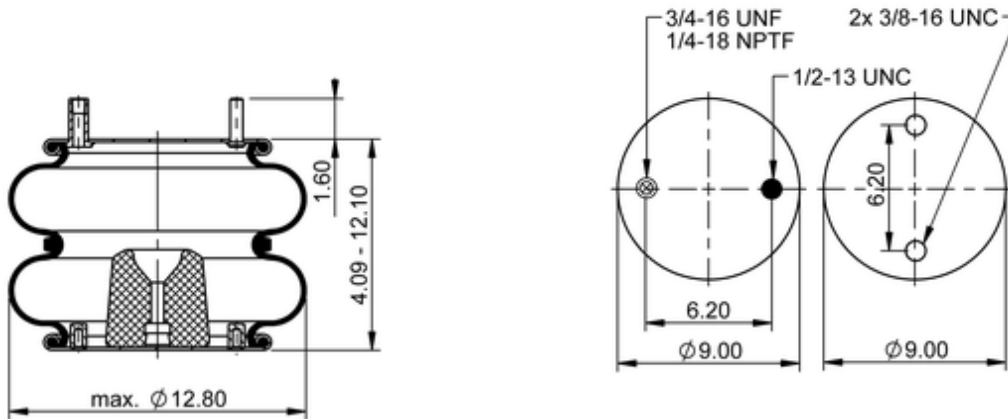

FD 330-22 331

64268

	14.5 lb
	1/4-18 NPTF: max. 22 lbf ft
	3/4-16 UNF: max. 50 lbf ft
	3/8-16 UNC: max. 20 lbf ft

**Cross-reference**

Firestone Style	22
Firestone No.	W01-358-7410
FleetPride	AS7410
Goodyear	2B12-406
Goodyear Flex No.	578923309
Taurus	6316
Triangle	AS-4331

Vibracoustic	V SP 2 B 22 R-7410
TRP	AS74100
Automann	SP2B22R-7410
Road Choice	AS7410

**OE Manufacturer/Part No.**

<b>Manufacturer</b>	<b>Original Part No.</b>	<b>Model</b>
Brake & Wheel	M3508	
Hendrickson	S-13036	
Ridewell	1003587410C	
Watson & Chalin	AS-0136	
Dayton	354-7410	
Freightliner	16-11378-000	
Hendrickson	S-10170	
Loadguard	SC2023	
Navistar/Fleetrite	554792C1	
SAF Holland	57007410	
Taurus	AS214-7410	
Volvo	85101158	