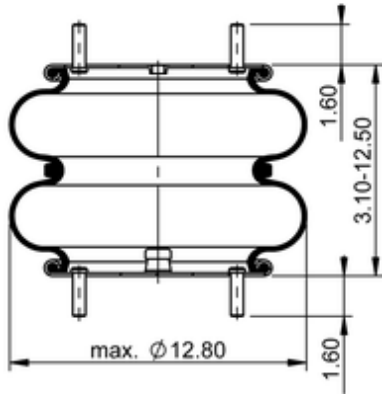

FD 330-22 327
64283

	13.1 lb
	1/2-13 UNC: max. 35 lbf ft
	1/4-18 NPTF: max. 22 lbf ft

Cross-reference

Firestone Style	22
Firestone No.	W01-358-7424
FleetPride	AS7424
Goodyear	2B12-300
Goodyear Flex No.	578923309
Taurus	6316
Triangle	AS-4327
Vibracoustic	V SP 2 B 22 R-7424
TRP	AS74240

Automann

SP2B22R-7424

OE Manufacturer/Part No.

Manufacturer	Original Part No.	Model
Dayton	354-7424	
Hendrickson	S-13043	
Loadguard	SC2024	
Navistar/Fleetrite	554785C1	
R&S Truck	1090215	
SAF Holland	90557014	
Sauer	P10-755	
Taurus	AS214-7424	
Watson & Chalin	AS-0009	
Brake & Wheel	M3509	
Granning	6421	
Ridewell	1003587424C	
Volvo	3130504	
HDA	PMABG-7424	