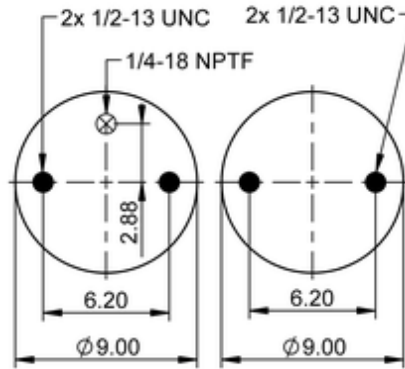

FD 330-22 327
64283

	13.1 lb
	1/2-13 UNC: max. 35 lbf ft
	1/4-18 NPTF: max. 22 lbf ft

Cross-reference

Firestone Style	22
Firestone No.	W01-358-7424
FleetPride	AS7424
Goodyear	2B12-300
Goodyear Flex No.	578923309
Taurus	6316
Triangle	AS-4327
Vibracoustic	V SP 2 B 22 R-7424
TRP	AS74240