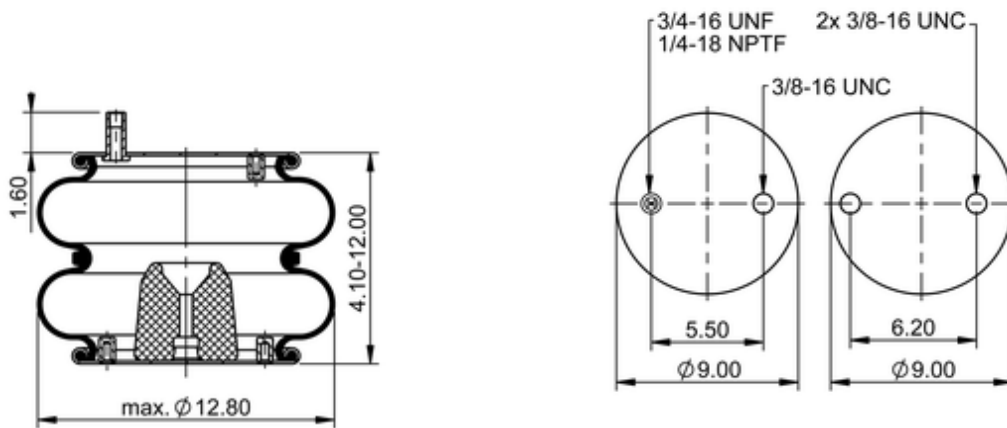

**FD 330-22 318**
**64488**

	14.5 lb
	1/4-18 NPTF: max. 22 lbf ft
	3/8-16 UNC: max. 20 lbf ft

**Cross-reference**

Firestone Style	22
Firestone No.	W01-358-7403
FleetPride	AS7403
Goodyear	2B12-307
Goodyear Flex No.	578923309
Taurus	6316
Triangle	AS-4318
Vibracoustic	V SP 2 B 22 R-7403
TRP	AS74030