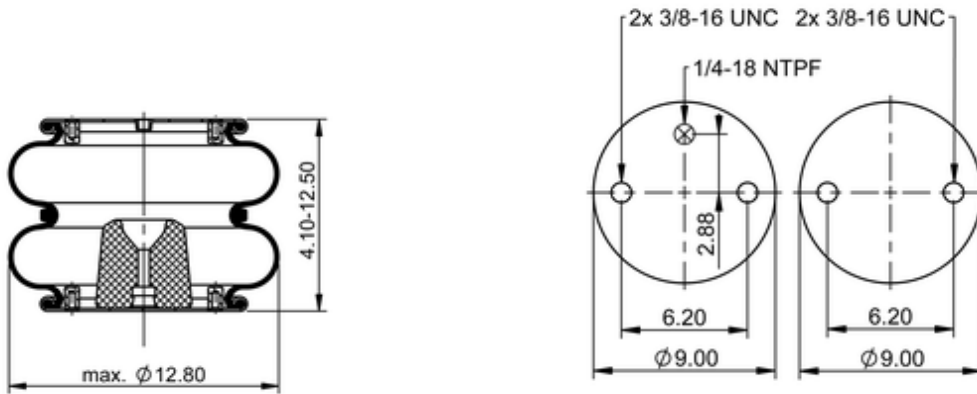

FD 330-22 313
64270

	14.5 lb
	1/4-18 NPTF: max. 22 lbf ft
	3/8-16 UNC: max. 20 lbf ft

Cross-reference

Firestone Style	22
Firestone No.	W01-358-7400
FleetPride	AS7400
Goodyear	2B12-309
Goodyear Flex No.	578923309
Taurus	6316
Triangle	AS-4313
Vibracoustic	V SP 2 B 22 R-7400
TRP	AS74000