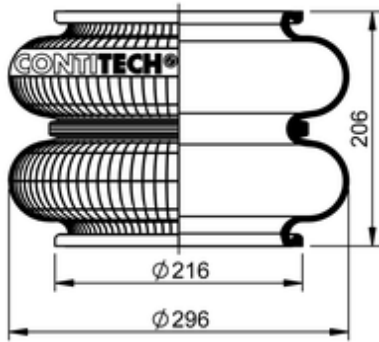

FD 330-22S Brazil

65196

 lb	4.9 lb
--	--------

Cross-reference

Firestone Style	210
Firestone Style	22
Firestone No.	W01-095-0082
Firestone No.	W01-095-0037
Goodyear Flex No.	578 2 3 8210
Goodyear Flex No.	578 2 3 8316

OE Manufacturer/Part No.

Manufacturer	Original Part No.	Model
RANDON	212100273	
RANDON	212100062	