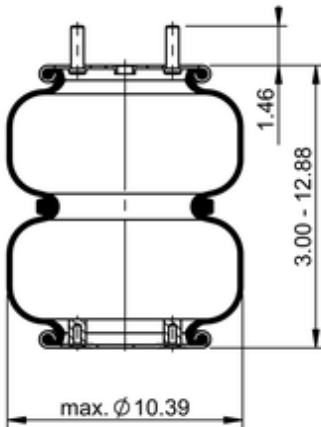

FD 200-25 898 Brazil
72675

	6.8 lb
	M12x1.75: max. 35 lbf ft
	M16x1.5: max. 22 lbf ft
	M8: max. 20 lbf ft

Cross-reference

Goodyear	578 2 2 8406
Goodyear Flex No.	578 2 3 8332
Airtech Ref.	140579
Airtech No.	A2 220 30 K16
Flexyon system	XY 6012

OE Manufacturer/Part No.

Manufacturer	Original Part No.	Model
HBZ	800006-07	
Silpa	2210200160	
Ibero	MOP.034.000.001	