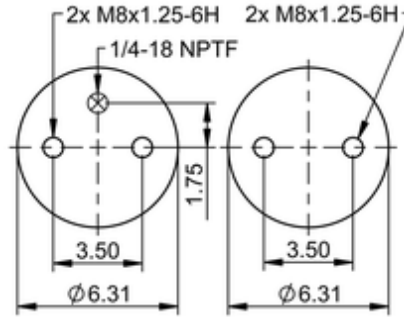

FD 200-25 856 Brazil

70403

	6.8 lb
	1/4-18 NPTF: max. 20 lbf ft
	M8: max. 20 lbf ft

Cross-reference

Firestone Style	20-2
Firestone No.	W01-095-0462

OE Manufacturer/Part No.

Manufacturer	Original Part No.	Model
--------------	-------------------	-------