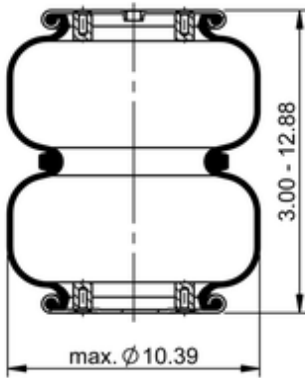

FD 200-25 856 Brazil

70403

	6.8 lb
	1/4-18 NPTF: max. 20 lbf ft
	M8: max. 20 lbf ft

Cross-reference

Firestone Style	20-2
Firestone No.	W01-095-0462

OE Manufacturer/Part No.

Manufacturer	Original Part No.	Model
--------------	-------------------	-------