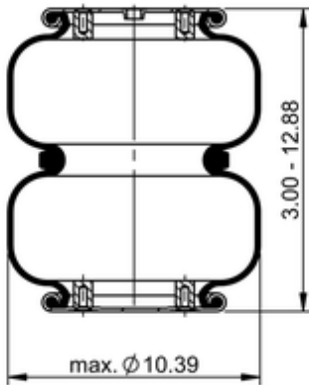

**FD 200-25 855 Brazil**
**70402**

	6.8 lb
	1/4-18 NPTF: max. 20 lbf ft
	M8: max. 20 lbf ft

**Cross-reference**

Firestone Style	20 - 2
Firestone No.	W01-095-0287
Goodyear	578 2 2 8655
Goodyear Flex No.	578 2 3 8332
Flexyon system	XY 6228