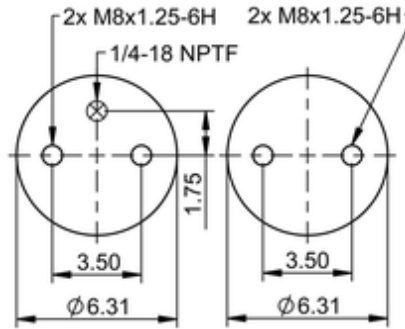

**FD 200-25 855 Brazil**
**70402**

	6.8 lb
	1/4-18 NPTF: max. 20 lbf ft
	M8: max. 20 lbf ft

**Cross-reference**

Firestone Style	20 - 2
Firestone No.	W01-095-0287
Goodyear	578 2 2 8655
Goodyear Flex No.	578 2 3 8332
Flexyon system	XY 6228