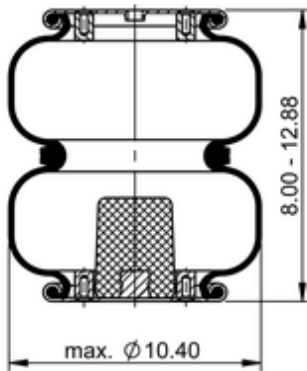

**FD 200-25 843 Brazil**
**68648**

	7.9 lb
	1/4-18 NPTF: max. 20 lbf ft
	M8: max. 20 lbf ft

**Cross-reference**

Firestone Style	20-2
Firestone No.	W01-095-0256
Goodyear	578 2 2 8656
Goodyear Flex No.	578 2 3 8332
Airtech Ref.	140569
Airtech No.	A2 220 30 K06
Flexyon system	XY 6119