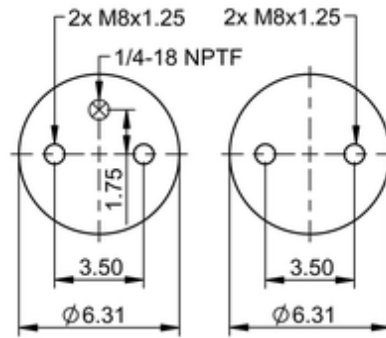

**FD 200-25 843 Brazil**
**68648**

	7.9 lb
	1/4-18 NPTF: max. 20 lbf ft
	M8: max. 20 lbf ft

**Cross-reference**

Firestone Style	20-2
Firestone No.	W01-095-0256
Goodyear	578 2 2 8656
Goodyear Flex No.	578 2 3 8332
Airtech Ref.	140569
Airtech No.	A2 220 30 K06
Flexyon system	XY 6119