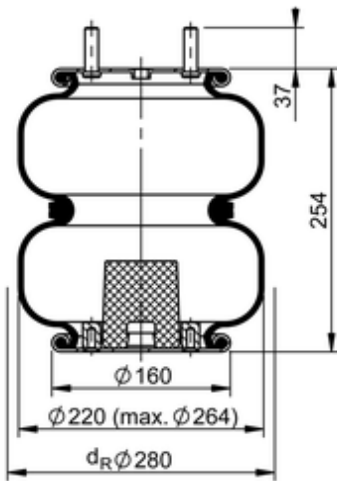

FD 200-25 809 Brazil
67548

	7.9 lb
	1/4-18 NPTF: max. 20 lbf ft
	M12x1.75: max. 35 lbf ft
	M8: max. 20 lbf ft

Cross-reference

Firestone Style	20 - 2
Firestone No.	W01-095-0327
Goodyear	578 2 2 8657
Goodyear Flex No.	578 2 3 8332
Airtech Ref.	140577
Airtech No.	A2 220 30 K14

OE Manufacturer/Part No.

Manufacturer	Original Part No.	Model
FACCHINI	0308501713	