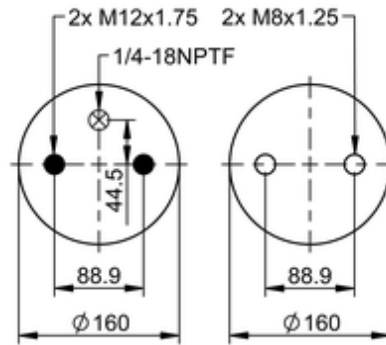

FD 200-25 809 Brazil
67548

	7.9 lb
	1/4-18 NPTF: max. 20 lbf ft
	M12x1.75: max. 35 lbf ft
	M8: max. 20 lbf ft

Cross-reference

Firestone Style	20 - 2
Firestone No.	W01-095-0327
Goodyear	578 2 2 8657
Goodyear Flex No.	578 2 3 8332
Airtech Ref.	140577
Airtech No.	A2 220 30 K14