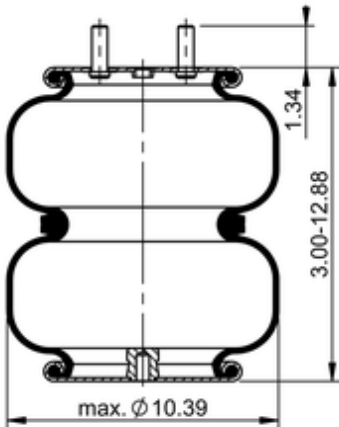

FD 200-25 797

67905

	6.8 lb
	1/2-13 UNC: max. 35 lbf ft
	1/4-18 NPTF: max. 22 lbf ft

Cross-reference

Automann	SP2B12RA-C797
----------	---------------

OE Manufacturer/Part No.

Manufacturer	Original Part No.	Model
Hendrickson	009189	