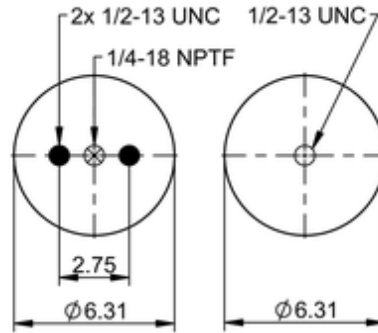

FD 200-25 797

67905

	6.8 lb
	1/2-13 UNC: max. 35 lbf ft
	1/4-18 NPTF: max. 22 lbf ft

Cross-reference

Automann	SP2B12RA-C797
----------	---------------

OE Manufacturer/Part No.

Manufacturer	Original Part No.	Model
Hendrickson	009189	