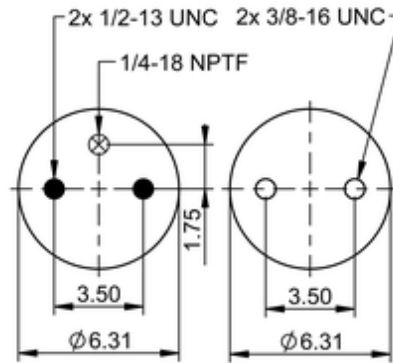

FD 200-25 717

64702

 lb	7.9 lb
	1/2-13 UNC: max. 35 lbf ft
	1/4-18 NPTF: max. 22 lbf ft
	3/8-16 UNC: max. 20 lbf ft