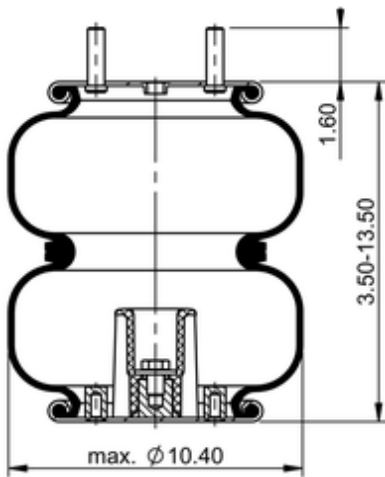

FD 200-25 717

64702

 lb	7.9 lb
	1/2-13 UNC: max. 35 lbf ft
	1/4-18 NPTF: max. 22 lbf ft
	3/8-16 UNC: max. 20 lbf ft