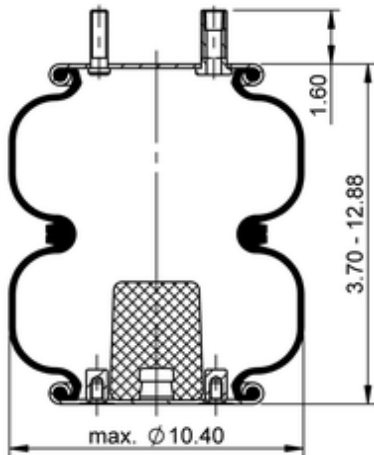

FD 200-25 511
64557

	8.2 lb
	1/4-18 NPTF: max. 22 lbf ft
	3/4-16 UNF: max. 50 lbf ft
	3/8-16 UNC: max. 20 lbf ft

Cross-reference

Firestone Style	20-2
Firestone No.	W01-358-6962
Goodyear	2B9-607
Goodyear Flex No.	578923206
Taurus	6332
Triangle	AS-4511
TRP	AS69620

Automann

SP2B12RA-6962

OE Manufacturer/Part No.

Manufacturer	Original Part No.	Model
Hendrickson	S-21323	