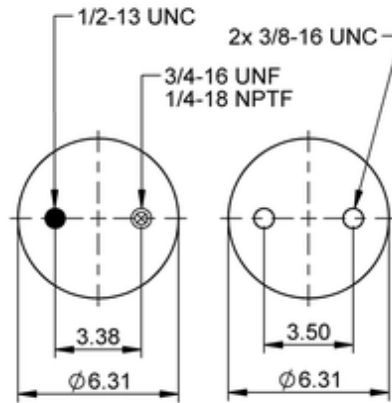

FD 200-25 511
64557

	8.2 lb
	1/4-18 NPTF: max. 22 lbf ft
	3/4-16 UNF: max. 50 lbf ft
	3/8-16 UNC: max. 20 lbf ft

Cross-reference

Firestone Style	20-2
Firestone No.	W01-358-6962
Goodyear	2B9-607
Goodyear Flex No.	578923206
Taurus	6332
Triangle	AS-4511
TRP	AS69620