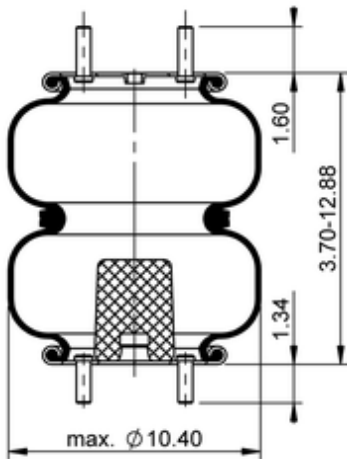

FD 200-25 507
64556

	8.2 lb
	1/2-13 UNC: max. 35 lbf ft
	1/4-18 NPTF: max. 22 lbf ft

Cross-reference

Firestone Style	20-2
Firestone No.	W01-358-6960
FleetPride	AS6960
Taurus	6332
Triangle	AS-4507
TRP	AS69600
Automann	SP2B12RA-6960

OE Manufacturer/Part No.

Manufacturer	Original Part No.	Model
Granning	7025	