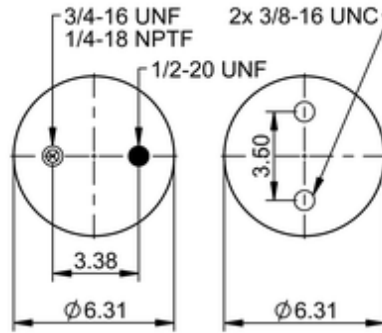

FD 200-25 463
64555

	8.2 lb
	1/2-20 UNF: max. 35 lbf ft
	1/4-18 NPTF: max. 22 lbf ft
	3/8-16 UNC: max. 20 lbf ft

Cross-reference

Firestone Style	20-2
Firestone No.	W01-358-6946
FleetPride	AS6946
Goodyear	2B9-254
Goodyear Flex No.	578923206
Taurus	6332
Triangle	AS-4463