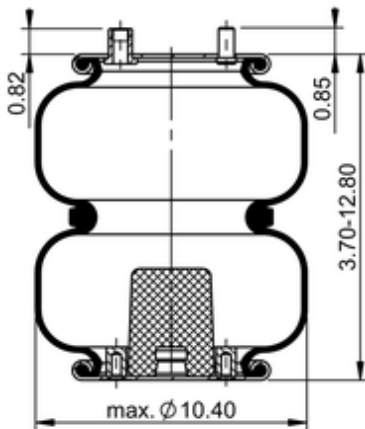

FD 200-25 463
64555

	8.2 lb
	1/2-20 UNF: max. 35 lbf ft
	1/4-18 NPTF: max. 22 lbf ft
	3/8-16 UNC: max. 20 lbf ft

Cross-reference

Firestone Style	20-2
Firestone No.	W01-358-6946
FleetPride	AS6946
Goodyear	2B9-254
Goodyear Flex No.	578923206
Taurus	6332
Triangle	AS-4463