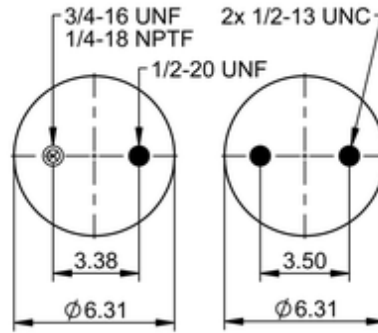

**FD 200-25 454**
**64554**

	8.2 lb
	1/2-20 UNF: max. 35 lbf ft
	1/4-18 NPTF: max. 22 lbf ft
	3/4-16 UNF: max. 50 lbf ft

**Cross-reference**

Firestone Style	20-2
Firestone No.	W01-358-6944
FleetPride	AS6944
Goodyear	2B9-252
Goodyear	2B9-266
Goodyear Flex No.	578923206
Goodyear Flex No.	578923208