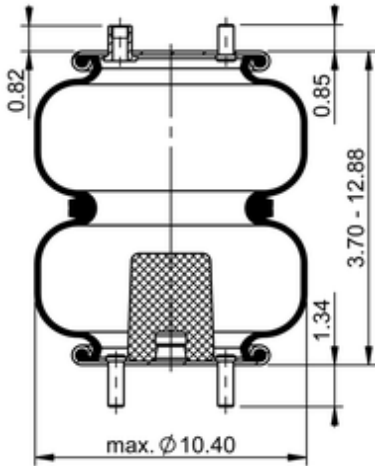

**FD 200-25 454**
**64554**

	8.2 lb
	1/2-20 UNF: max. 35 lbf ft
	1/4-18 NPTF: max. 22 lbf ft
	3/4-16 UNF: max. 50 lbf ft

**Cross-reference**

Firestone Style	20-2
Firestone No.	W01-358-6944
FleetPride	AS6944
Goodyear	2B9-252
Goodyear	2B9-266
Goodyear Flex No.	578923206
Goodyear Flex No.	578923208

Taurus	6332
Triangle	AS-4454
TRP	AS69440
Automann	SP2B12RA-6944

**OE Manufacturer/Part No.**

<b>Manufacturer</b>	<b>Original Part No.</b>	<b>Model</b>
Granning	7639	
Histeer	10307	
Suspensions, Inc.	200118	
Loadguard	SC2124	
Meritor	200118	
Granning	6390	
Watson & Chalin	AS-0115-G	