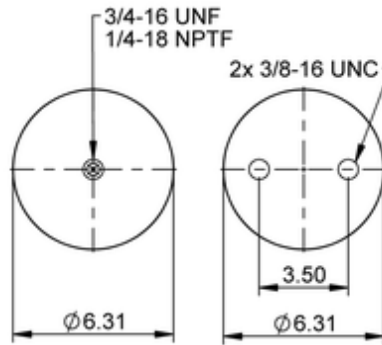

FD 200-25 453
64553

	6.9 lb
	1/4-18 NPTF: max. 22 lbf ft
	3/4-16 UNF: max. 50 lbf ft
	3/8-16 UNC: max. 20 lbf ft

Cross-reference

Firestone Style	20-2
Firestone No.	W01-358-6927
FleetPride	AS6927
Goodyear	2B9-218
Goodyear Flex No.	578923206
Taurus	6332
Triangle	AS-4453