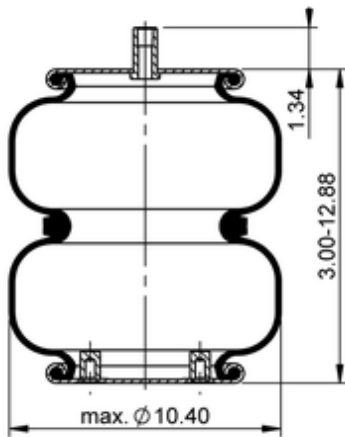

FD 200-25 453
64553

	6.9 lb
	1/4-18 NPTF: max. 22 lbf ft
	3/4-16 UNF: max. 50 lbf ft
	3/8-16 UNC: max. 20 lbf ft

Cross-reference

Firestone Style	20-2
Firestone No.	W01-358-6927
FleetPride	AS6927
Goodyear	2B9-218
Goodyear Flex No.	578923206
Taurus	6332
Triangle	AS-4453

TRP	AS69270
Automann	SP2B12RA-6927

OE Manufacturer/Part No.

Manufacturer	Original Part No.	Model
Reyco	12906-02	
Loadguard	SC2072	
Navistar/Fleetrite	1685176C1	
Reyco	12906-01	
SAF Holland	57006927	
Taurus	AS218-6927	