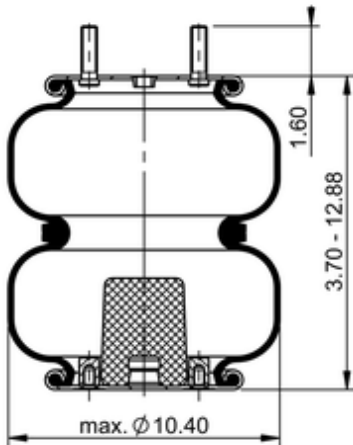

FD 200-25 429
64552

| | |
|--|-----------------------------|
| | 8.2 lb |
| | 1/2-13 UNC: max. 35 lbf ft |
| | 1/4-18 NPTF: max. 22 lbf ft |
| | 3/8-16 UNC: max. 20 lbf ft |

Cross-reference

| | |
|-------------------|--------------|
| Firestone Style | 20-2 |
| Firestone No. | W01-358-6948 |
| FleetPride | AS6948 |
| Goodyear | 2B9-251 |
| Goodyear Flex No. | 578923206 |
| Taurus | 6332 |
| Triangle | AS-4429 |

| | |
|----------|---------------|
| TRP | AS69480 |
| Automann | SP2B12RA-6948 |

OE Manufacturer/Part No.

| Manufacturer | Original Part No. | Model |
|---------------------|--------------------------|--------------|
| Loadguard | SC2123 | |
| Ridewell | 1003586948C | |
| Spring Valley | AS-4429 | |
| Cush | C-0080 | |
| Silent Drive | AS-6948 | |
| Watson & Chalin | AS-0122-G | |