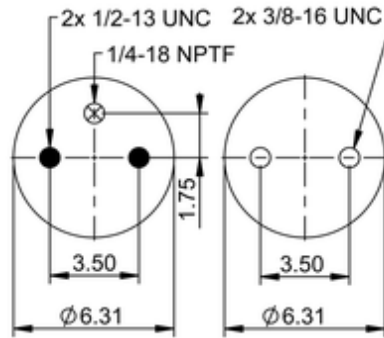

FD 200-25 429
64552

| | |
|--|-----------------------------|
| | 8.2 lb |
| | 1/2-13 UNC: max. 35 lbf ft |
| | 1/4-18 NPTF: max. 22 lbf ft |
| | 3/8-16 UNC: max. 20 lbf ft |

Cross-reference

| | |
|-------------------|--------------|
| Firestone Style | 20-2 |
| Firestone No. | W01-358-6948 |
| FleetPride | AS6948 |
| Goodyear | 2B9-251 |
| Goodyear Flex No. | 578923206 |
| Taurus | 6332 |
| Triangle | AS-4429 |