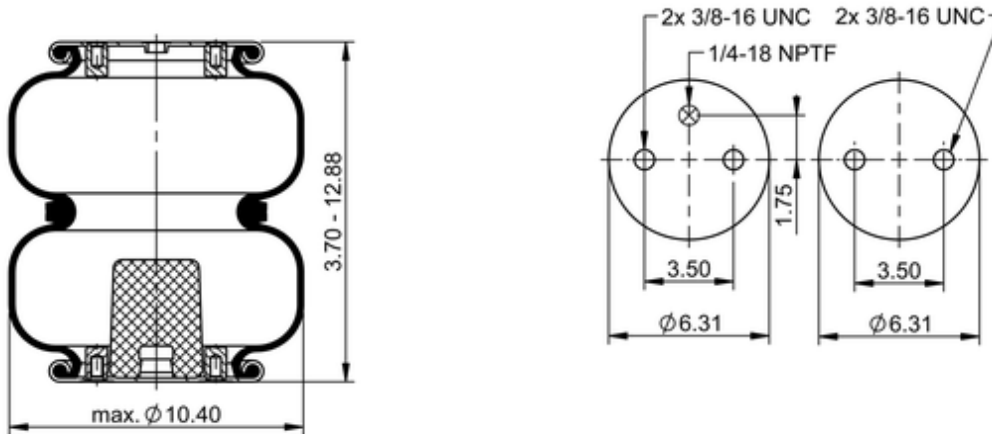

FD 200-25 428
64551

	8.1 lb
	1/4-18 NPTF: max. 22 lbf ft
	3/8-16 UNC: max. 20 lbf ft

Cross-reference

Firestone Style	20-2
Firestone No.	W01-358-6947
FleetPride	AS6947
Goodyear	2B9-255
Goodyear Flex No.	578923206
Taurus	6332
Triangle	AS-4428
TRP	AS69470
Automann	SP2B12RA-6947

OE Manufacturer/Part No.

Manufacturer	Original Part No.	Model
Dayton	354-6947	
Hendrickson	S-8701	
Loadguard	SC2127	
Ridewell	1003586947C	
SAF Holland	57006947	