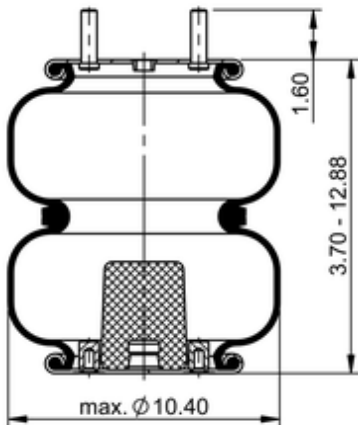

FD 200-25 427
64550

	8.2 lb
	1/2-13 UNC: max. 35 lbf ft
	1/4-18 NPTF: max. 22 lbf ft
	3/8-16 UNC: max. 20 lbf ft

Cross-reference

Firestone Style	20-2
Firestone No.	W01-358-6945
FleetPride	AS6945
Goodyear	2B9-253
Goodyear Flex No.	578923206
Taurus	6332
Triangle	AS-4427

TRP	AS69450
Automann	SP2B12RA-6945

OE Manufacturer/Part No.

Manufacturer	Original Part No.	Model
Loadguard	SC2125	
Ridewell	1003586945C	
Watson & Chalin	AS-0145-1G	
Watson & Chalin	AS-0119-F	