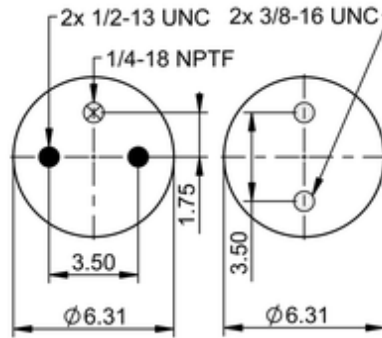

FD 200-25 427
64550

	8.2 lb
	1/2-13 UNC: max. 35 lbf ft
	1/4-18 NPTF: max. 22 lbf ft
	3/8-16 UNC: max. 20 lbf ft

Cross-reference

Firestone Style	20-2
Firestone No.	W01-358-6945
FleetPride	AS6945
Goodyear	2B9-253
Goodyear Flex No.	578923206
Taurus	6332
Triangle	AS-4427