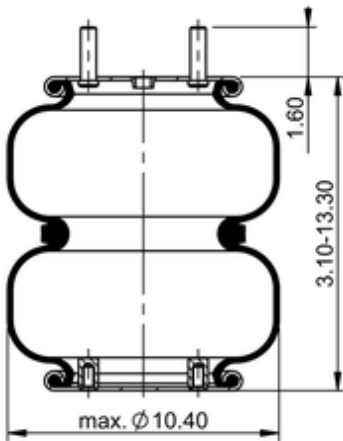

FD 200-25 426
64549

	7 lb
	1/2-13 UNC: max. 35 lbf ft
	1/4-18 NPTF: max. 22 lbf ft
	3/8-16 UNC: max. 20 lbf ft

Cross-reference

Firestone Style	20-2
Firestone No.	W01-358-6943
FleetPride	AS6943
Goodyear	2B9-250
Goodyear Flex No.	578923206
Taurus	6332
Triangle	AS-4426

TRP	AS69430
Automann	SP2B12RA-6943

OE Manufacturer/Part No.

Manufacturer	Original Part No.	Model
Loadguard	SC2122	
SAF Holland	90557237	
Spring Valley	AS-4426	
Suspensions, Inc.	200835	
Watson & Chalin	AS-0041	
Granning	6352	