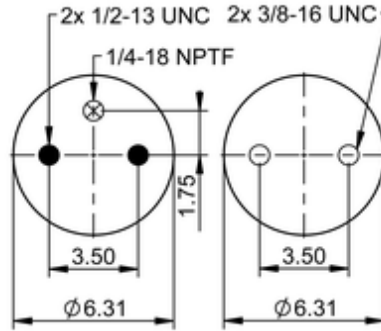

FD 200-25 426
64549

	7 lb
	1/2-13 UNC: max. 35 lbf ft
	1/4-18 NPTF: max. 22 lbf ft
	3/8-16 UNC: max. 20 lbf ft

Cross-reference

Firestone Style	20-2
Firestone No.	W01-358-6943
FleetPride	AS6943
Goodyear	2B9-250
Goodyear Flex No.	578923206
Taurus	6332
Triangle	AS-4426