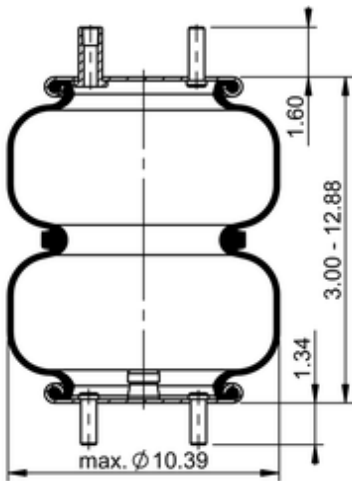

FD 200-25 1008

75184

	7.1 lb
	1/2-13 UNC: max. 35 lbf ft
	1/4-18 NPTF: max. 22 lbf ft
	3/4-16 UNF: max. 50 lbf ft

Cross-reference

Firestone Style	20F-2
Firestone No.	W01-358-6392
TRP	AS63921
Automann	2B12RA-6392

OE Manufacturer/Part No.

Manufacturer	Original Part No.	Model
--------------	-------------------	-------

Meritor

2258G1489