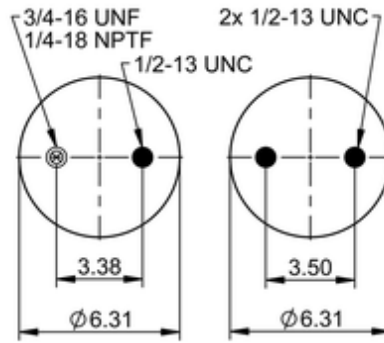

FD 200-25 1008

75184

	7.1 lb
	1/2-13 UNC: max. 35 lbf ft
	1/4-18 NPTF: max. 22 lbf ft
	3/4-16 UNF: max. 50 lbf ft

Cross-reference

Firestone Style	20F-2
Firestone No.	W01-358-6392
TRP	AS63921
Automann	2B12RA-6392