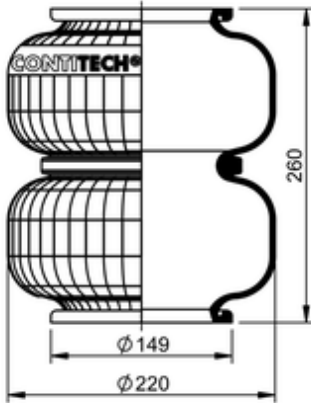

FD 200-25S

70715

 lb	3.3 lb
--	--------

Cross-reference

Firestone Style	20 - 2
Firestone No.	W01-095-0234
Goodyear	578 2 3 8332
Flexyon system	XY 4052

OE Manufacturer/Part No.

Manufacturer	Original Part No.	Model
Mercedes	688 320 7021	