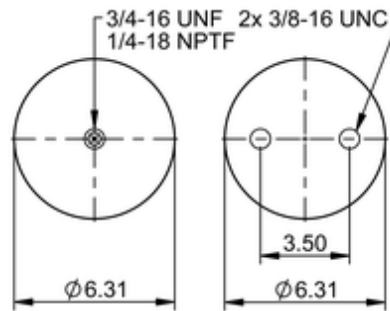

FD 200-23A 709
64683

	6.6 lb
	1/4-18 NPTF: max. 22 lbf ft
	3/4-16 UNF: max. 50 lbf ft
	3/8-16 UNC: max. 20 lbf ft

Cross-reference

Firestone Style	20-1
Firestone No.	W01-358-7897
Goodyear	2B9-495
Goodyear Flex No.	578-92-3-217
Triangle	AS-4709
TRP	AS78970

OE Manufacturer/Part No.

Manufacturer	Original Part No.	Model
Hendrickson	S-23114	