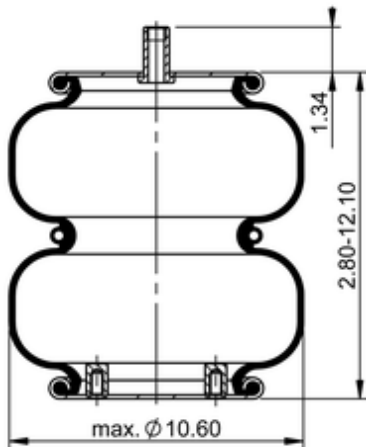

FD 200-23A 709
64683

	6.6 lb
	1/4-18 NPTF: max. 22 lbf ft
	3/4-16 UNF: max. 50 lbf ft
	3/8-16 UNC: max. 20 lbf ft

Cross-reference

Firestone Style	20-1
Firestone No.	W01-358-7897
Goodyear	2B9-495
Goodyear Flex No.	578-92-3-217
Triangle	AS-4709
TRP	AS78970

OE Manufacturer/Part No.

Manufacturer	Original Part No.	Model
Hendrickson	S-23114	