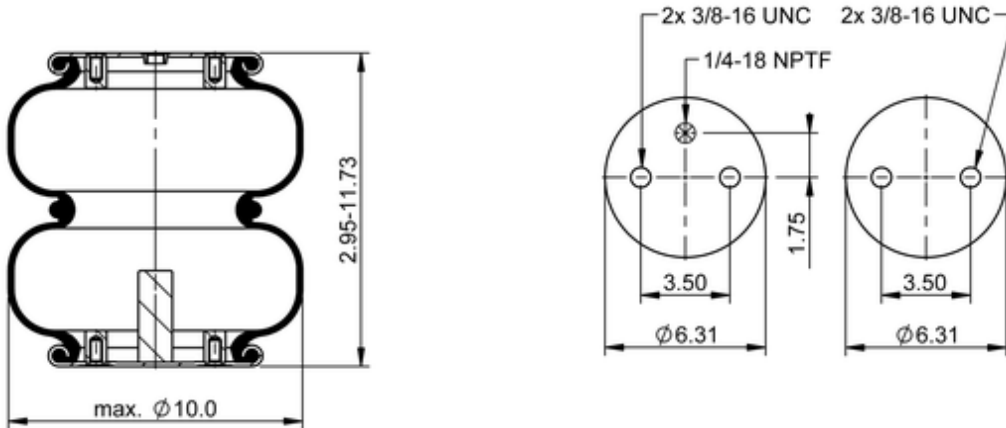

FD 200-22 A 908
600929

	7.1 lb
	1/4-18 NPTF: max. 22 lbf ft
	3/8-16 UNC: max. 18 lbf ft

Cross-reference

TRP	AS09084
-----	---------

OE Manufacturer/Part No.

Manufacturer	Original Part No.	Model
Hendrickson	010214	