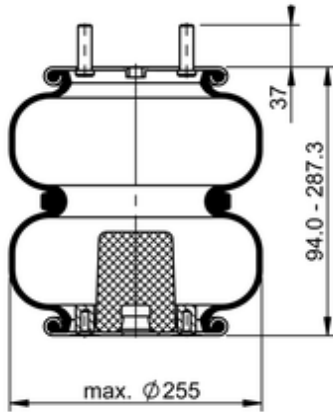

FD 200-22 834 Brazil
67986

	7.7 lb
	1/4-18 NPTF: max. 20 lbf ft
	M12x1.75: max. 35 lbf ft
	M8: max. 20 lbf ft

Cross-reference

Firestone Style	20
Firestone No.	W01-095-0594
Goodyear	578 2 2 8735
Goodyear Flex No.	578 2 3 8225

OE Manufacturer/Part No.

Manufacturer	Original Part No.	Model
--------------	-------------------	-------

Jost	AD00909J00
Jost	212100337