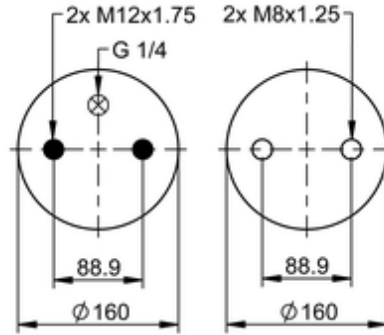

FD 200-22 834 Brazil
67986

	7.7 lb
	1/4-18 NPTF: max. 20 lbf ft
	M12x1.75: max. 35 lbf ft
	M8: max. 20 lbf ft

Cross-reference

Firestone Style	20
Firestone No.	W01-095-0594
Goodyear	578 2 2 8735
Goodyear Flex No.	578 2 3 8225