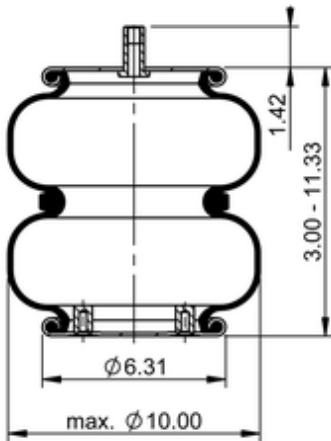

FD 200-22 811 Brazil
67550

	6.6 lb
	M12x1.5: max. 22 lbf ft
	M18: max. 35 lbf ft
	M8: max. 20 lbf ft

Cross-reference

Firestone Style	257-1
Firestone No.	W01-095-0439
Goodyear	578 2 2 8736
Goodyear Flex No.	578 2 3 8342
Airtech Ref.	140583
Airtech No.	A2 225 30 K01

OE Manufacturer/Part No.

Manufacturer	Original Part No.	Model
A Guerra	5002004238003	
KLL	8085217B01	
Noma	9203119	