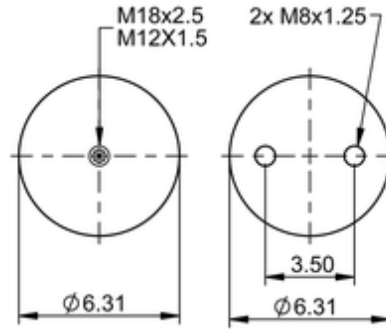

FD 200-22 811 Brazil
67550

	6.6 lb
	M12x1.5: max. 22 lbf ft
	M18: max. 35 lbf ft
	M8: max. 20 lbf ft

Cross-reference

Firestone Style	257-1
Firestone No.	W01-095-0439
Goodyear	578 2 2 8736
Goodyear Flex No.	578 2 3 8342
Airtech Ref.	140583
Airtech No.	A2 225 30 K01