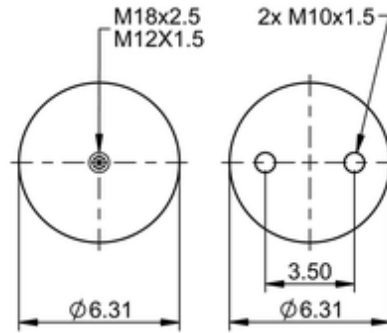

FD 200-22 792 Brazil

67972

	7.5 lb
	M10: max. 20 lbf ft
	M12x1.5: max. 22 lbf ft
	M18: max. 35 lbf ft

**Cross-reference**

Firestone Style	257-1
Firestone No.	W01-095-0554

**OE Manufacturer/Part No.**

Manufacturer	Original Part No.	Model
KLL	8035228B01	