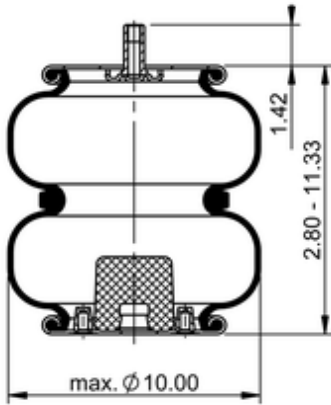

FD 200-22 792 Brazil

67972

	7.5 lb
	M10: max. 20 lbf ft
	M12x1.5: max. 22 lbf ft
	M18: max. 35 lbf ft

**Cross-reference**

Firestone Style	257-1
Firestone No.	W01-095-0554

**OE Manufacturer/Part No.**

Manufacturer	Original Part No.	Model
KLL	8035228B01	