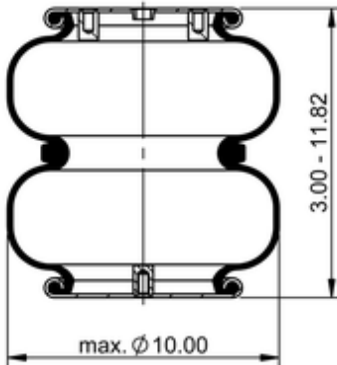

FD 200-22 765
66662

	6.6 lb
	1/4-18 NPTF: max. 22 lbf ft
	3/8-16 UNC: max. 20 lbf ft

Cross-reference

Firestone No.	W01-358-6703
Automann	SP2B12RB-6703

OE Manufacturer/Part No.

Manufacturer	Original Part No.	Model
Lippert	156727	