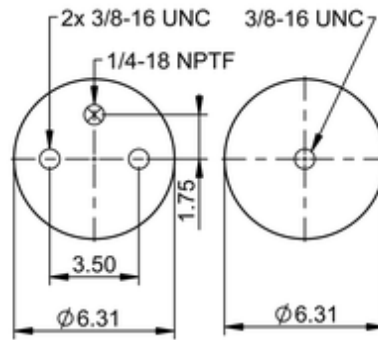

FD 200-22 765
66662

	6.6 lb
	1/4-18 NPTF: max. 22 lbf ft
	3/8-16 UNC: max. 20 lbf ft

Cross-reference

Firestone No.	W01-358-6703
Automann	SP2B12RB-6703

OE Manufacturer/Part No.

Manufacturer	Original Part No.	Model
Lippert	156727	