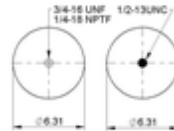

**FD 200-22 706**
**64665**

	6.5 lb
	1/2-13 UNC: max. 35 lbf ft
	1/4-18 NPTF: max. 22 lbf ft
	3/4-16 UNF: max. 50 lbf ft

**Cross-reference**

Firestone Style	20-1
Firestone No.	W01-358-6886
FleetPride	AS6886
Goodyear	2B9-229
Goodyear Flex No.	578923211
Triangle	AS-4706
TRP	AS68860