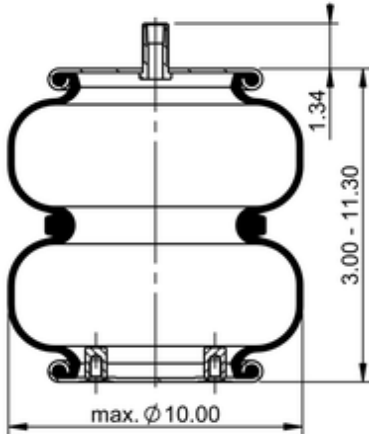

FD 200-22 524

64602

	6.6 lb
	1/4-18 NPTF: max. 22 lbf ft
	3/4-16 UNF: max. 50 lbf ft
	3/8-16 UNC: max. 20 lbf ft

Cross-reference

FleetPride	AS7795
Taurus	6395
Triangle	AS-4524

OE Manufacturer/Part No.

Manufacturer	Original Part No.	Model
Hendrickson	002878	