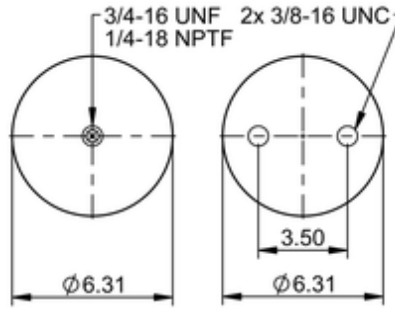

FD 200-22 524

64602

	6.6 lb
	1/4-18 NPTF: max. 22 lbf ft
	3/4-16 UNF: max. 50 lbf ft
	3/8-16 UNC: max. 20 lbf ft

Cross-reference

FleetPride	AS7795
Taurus	6395
Triangle	AS-4524

OE Manufacturer/Part No.

Manufacturer	Original Part No.	Model
Hendrickson	002878	