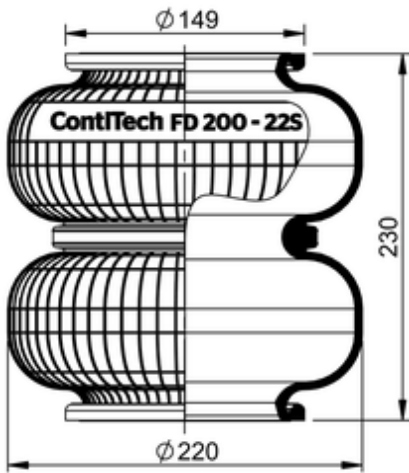

FD 200-22S

75599

 lb	2.9 lb
--	--------

Cross-reference

Firestone Style	257-1
Goodyear Flex No.	578 2 3 8342

OE Manufacturer/Part No.

Manufacturer	Original Part No.	Model
--------------	-------------------	-------