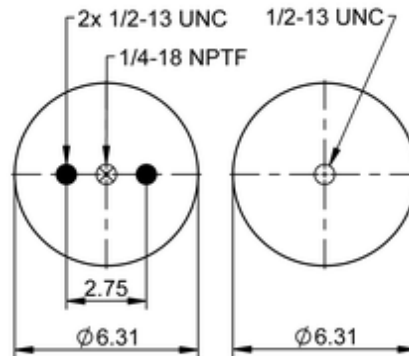

**FD 200-22A 1062**
**78246**

	6.6 lb
	1/2-13 UNC: max. 35 lbf ft
	1/8-27 NPTF: max. 22 lbf ft

**Cross-reference**

Firestone Style	20F
Firestone No.	W01-358-7891

**OE Manufacturer/Part No.**

Manufacturer	Original Part No.	Model
Hendrickson	005360	