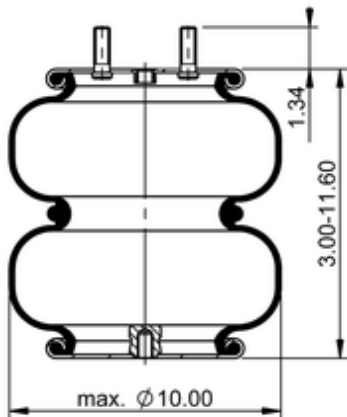

**FD 200-22A 1062**
**78246**

	6.6 lb
	1/2-13 UNC: max. 35 lbf ft
	1/8-27 NPTF: max. 22 lbf ft

**Cross-reference**

Firestone Style	20F
Firestone No.	W01-358-7891

**OE Manufacturer/Part No.**

Manufacturer	Original Part No.	Model
Hendrickson	005360	