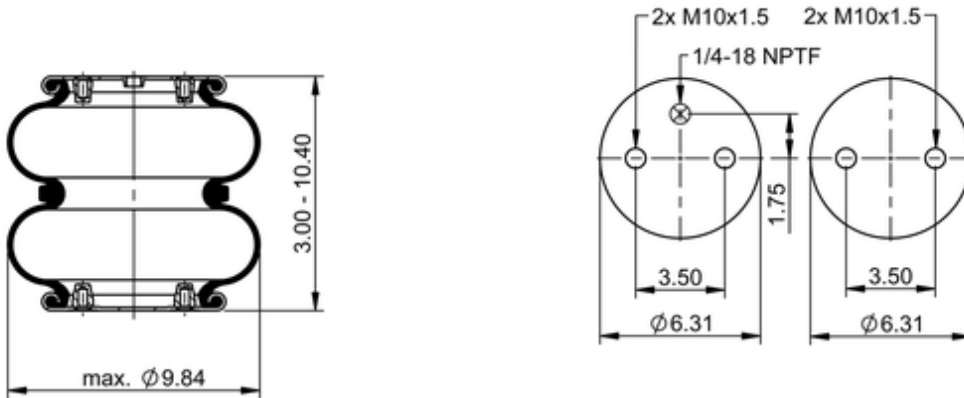

FD 200-19 934 Brazil
73790

	6.4 lb
	1/4-18 NPTF: max. 20 lbf ft
	M10: max. 20 lbf ft

Cross-reference

Goodyear	2B9-223
Goodyear Flex No.	578-92-3-211

OE Manufacturer/Part No.

Manufacturer	Original Part No.	Model
Meritor	21221395	
Meritor	21222663	
Hendrickson	NA 1827	

Granning	1371
Granning	15603
Weweler	US 06910F