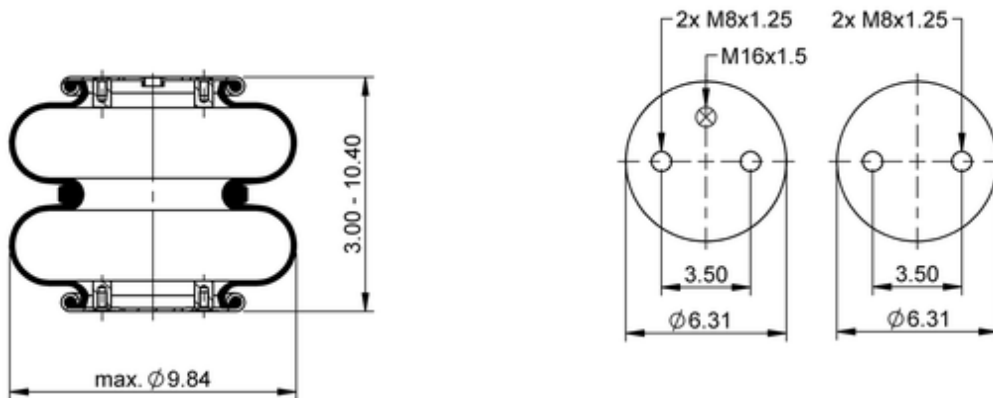

FD 200-19 902 Brazil
73182

	6.4 lb
	M16x1.5: max. 22 lbf ft
	M8: max. 20 lbf ft

Cross-reference

Firestone Style	20
Firestone No.	W01-095-0355
Goodyear	578 2 2 8405
Goodyear Flex No.	578 2 3 8325
Flexyon system	XY 6011
Suspentech system	ST 840