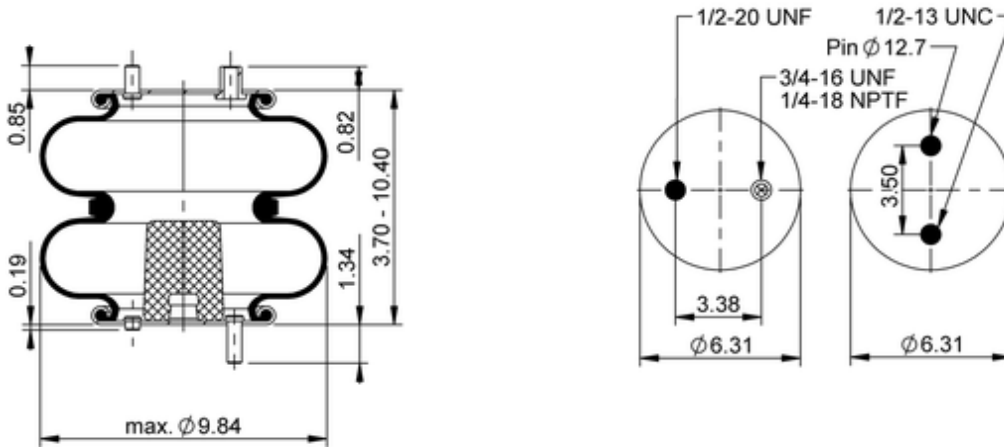

**FD 200-19 895**
**70659**

	3.7 lb
	1/2-13 UNC: max. 35 lbf ft
	1/4-18 NPTF: max. 22 lbf ft
	3/4-16 UNF: max. 50 lbf ft

**Cross-reference**

Goodyear	2B9-611
Triangle	AS-4895
TRP	AS08954
Automann	SP2B12R-C895