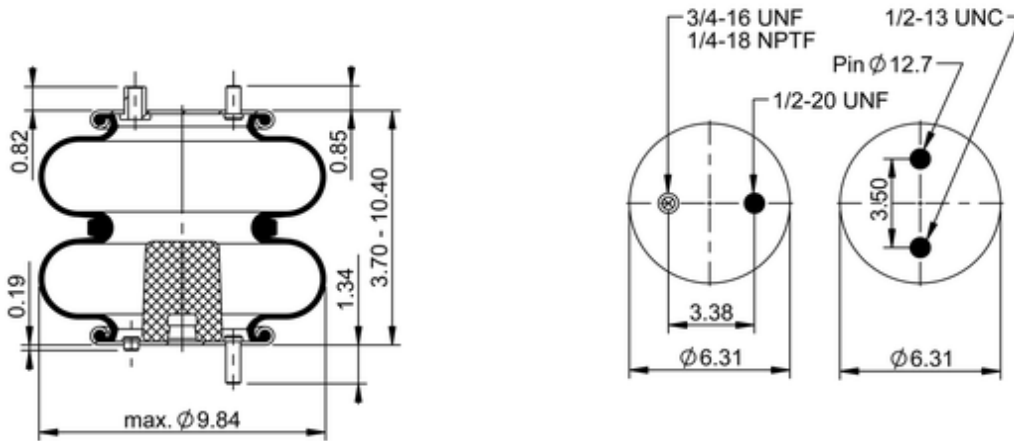

**FD 200-19 894**
**70658**

	7 lb
	1/2-13 UNC: max. 35 lbf ft
	1/4-18 NPTF: max. 22 lbf ft
	3/4-16 UNF: max. 50 lbf ft

**Cross-reference**

Goodyear	2B9-614
Triangle	AS-4894
TRP	AS08944
Automann	SP2B12R-C894