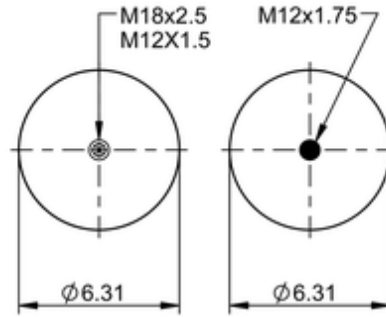

FD 200-19 854 Brazil

70401

	6.4 lb
	M12x1.5: max. 22 lbf ft
	M12x1.75: max. 35 lbf ft
	M18: max. 35 lbf ft

**Cross-reference**

Firestone Style	20
Firestone No.	W01-095-0351
Goodyear	578 2 2 8654
Goodyear Flex No.	578 2 3 8325
Flexyon system	XY 6118
Suspentech system	ST 869