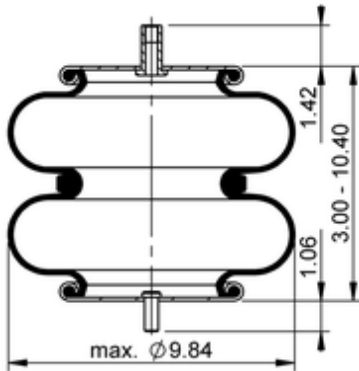

FD 200-19 854 Brazil

70401

	6.4 lb
	M12x1.5: max. 22 lbf ft
	M12x1.75: max. 35 lbf ft
	M18: max. 35 lbf ft

**Cross-reference**

Firestone Style	20
Firestone No.	W01-095-0351
Goodyear	578 2 2 8654
Goodyear Flex No.	578 2 3 8325
Flexyon system	XY 6118
Suspentech system	ST 869