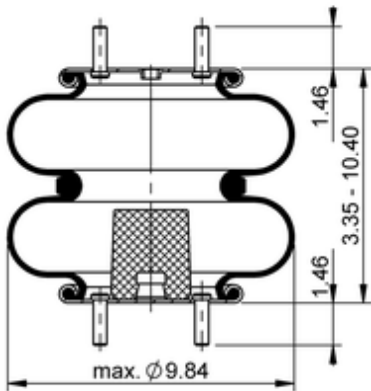

FD 200-19 853 Brazil

70400

	7.7 lb
	1/4-18 NPTF: max. 22 lbf ft
	M12x1.75: max. 35 lbf ft

Cross-reference

Firestone Style	20
Firestone No.	W01-095-0385
Goodyear	578 2 2 8652
Goodyear Flex No.	578 2 3 8325
Suspentech system	ST 867