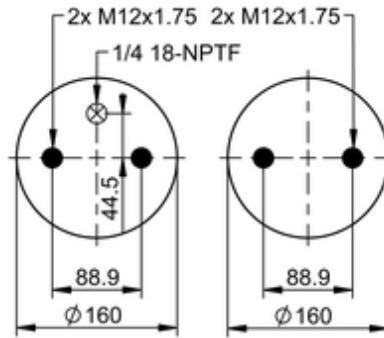

FD 200-19 853 Brazil

70400

	7.7 lb
	1/4-18 NPTF: max. 22 lbf ft
	M12x1.75: max. 35 lbf ft

Cross-reference

Firestone Style	20
Firestone No.	W01-095-0385
Goodyear	578 2 2 8652
Goodyear Flex No.	578 2 3 8325
Suspentech system	ST 867