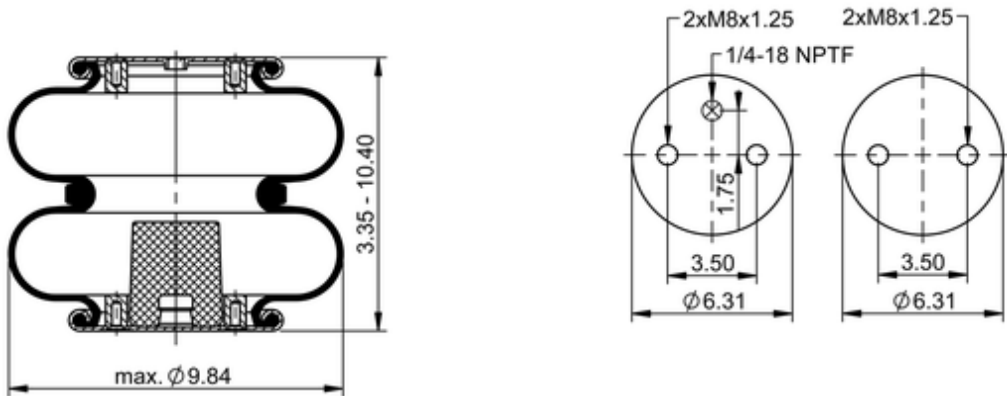

FD 200-19 852 Brazil
70399

	7.5 lb
	1/4-18 NPTF: max. 20 lbf ft
	M8: max. 20 lbf ft

Cross-reference

Firestone Style	20
Firestone No.	W01-095-0285
Goodyear	578 2 2 8650
Goodyear Flex No.	578 2 3 8325
Suspentech system	ST 865