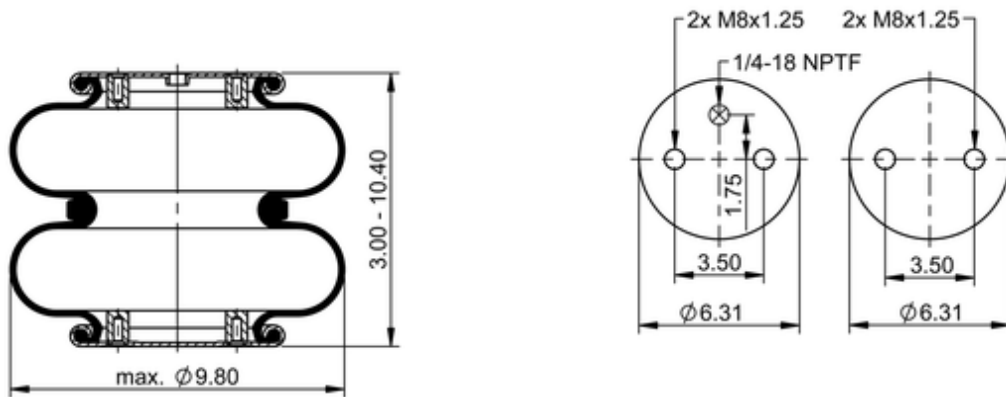

FD 200-19 842 Brazil
68647

	6.4 lb
	1/4-18 NPTF: max. 20 lbf ft
	M8: max. 20 lbf ft

Cross-reference

Firestone Style	20
Firestone No.	W01-095-0255
Goodyear	578 2 2 8649
Goodyear Flex No.	578 2 3 8325
Airtech Ref.	140554
Airtech No.	A2 220 K17
Flexyon system	XY 6114
Suspentech system	ST 864

OE Manufacturer/Part No.

Manufacturer	Original Part No.	Model
Noma	9200165	
RANDON	218004237	