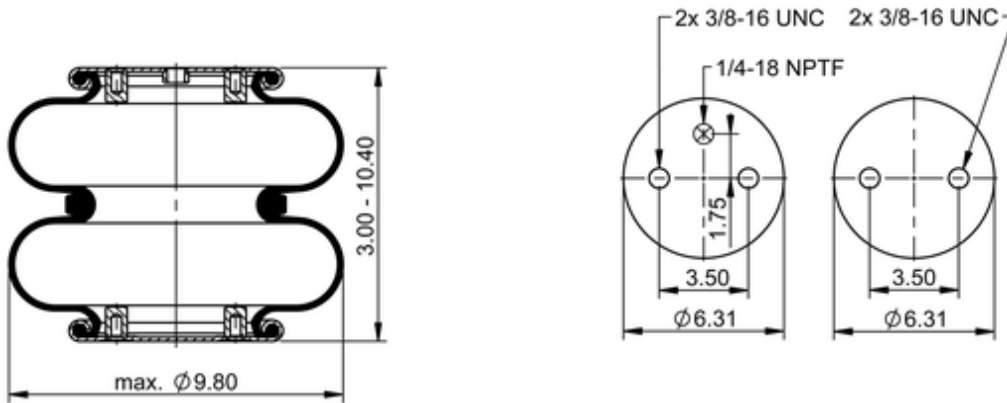

FD 200-19 836
70121

	6.4 lb
	1/4-18 NPTF: max. 18 lbf ft
	3/8-16 UNC: max. 18 lbf ft

Cross-reference

Automann	SP2B12R-C836
----------	--------------

OE Manufacturer/Part No.

Manufacturer	Original Part No.	Model
Hendrickson	S-10214	