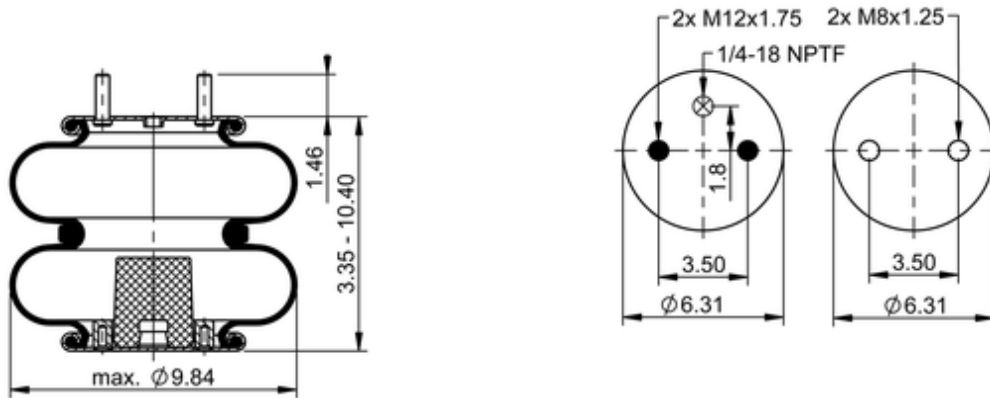

FD 200-19 823 Brazil
68651

	7.7 lb
	1/4-18 NPTF: max. 20 lbf ft
	M12x1.75: max. 35 lbf ft
	M8: max. 20 lbf ft

Cross-reference

Firestone Style	20
Firestone No.	W01-095-0313
Goodyear	578 2 2 8521
Goodyear Flex No.	578 2 3 8325
Airtech Ref.	140552
Airtech No.	A2 220 K15
Flexyon system	XY 6070