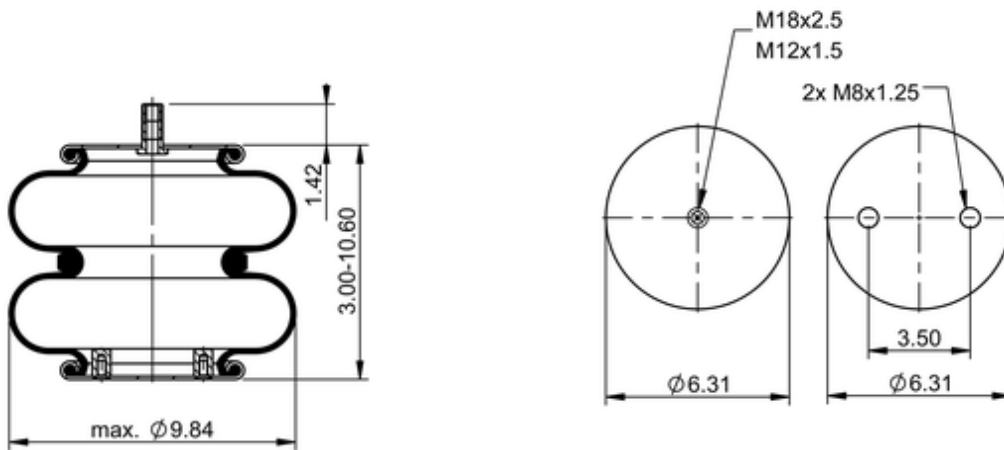

FD 200-19 810 Brazil
67549

	6.4 lb
	M12x1.5: max. 22 lbf ft
	M18: max. 35 lbf ft
	M8: max. 20 lbf ft

Cross-reference

Phoenix	SP 2 B 12 R
Firestone Style	20
Firestone No.	W01-095-0353
Goodyear	578 2 2 8520
Goodyear Flex No.	578 2 3 8325
Airtech Ref.	140553
Airtech No.	A2 220 K16

Flexyon system	XY 6069
Suspentech system	ST 169

OE Manufacturer/Part No.

Manufacturer	Original Part No.	Model
A Guerra	5036 002 015006	
Ibero	MOP.059.000.003	
RANDON	212100278	
Volvo	212100278	NH 12 / FH 12