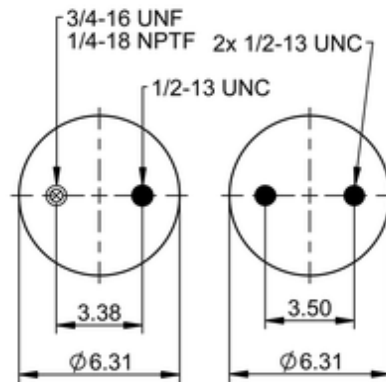

FD 200-19 724
64712

	7.2 lb
	1/2-13 UNC: max. 35 lbf ft
	1/4-18 NPTF: max. 22 lbf ft
	3/4-16 UNF: max. 50 lbf ft

Cross-reference

Firestone Style	20
Firestone No.	W01-358-6884
FleetPride	AS6884
Triangle	AS-4724
Automann	SP2B12R-6884