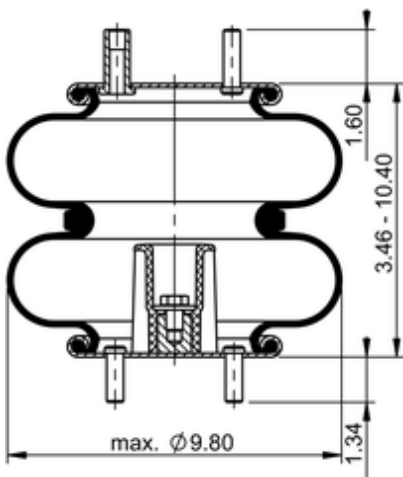

FD 200-19 724
64712

	7.2 lb
	1/2-13 UNC: max. 35 lbf ft
	1/4-18 NPTF: max. 22 lbf ft
	3/4-16 UNF: max. 50 lbf ft

Cross-reference

Firestone Style	20
Firestone No.	W01-358-6884
FleetPride	AS6884
Triangle	AS-4724
Automann	SP2B12R-6884

OE Manufacturer/Part No.

Manufacturer	Original Part No.	Model
Link	1103-0019	