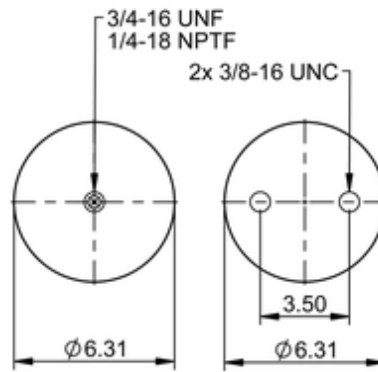

FD 200-19 713
67705

lb	6.4 lb
	1/4-18 NPTF: max. 22 lbf ft
	3/4-16 UNF: max. 50 lbf ft
	3/8-16 UNC: max. 20 lbf ft

Cross-reference

Primeride	AS PR62C19 7795
Firestone Style	20F
Firestone No.	W01-358-7795
FleetPride	AS7795
Goodyear	2B10-226
Goodyear Flex No.	578923250
Triangle	AS-4713