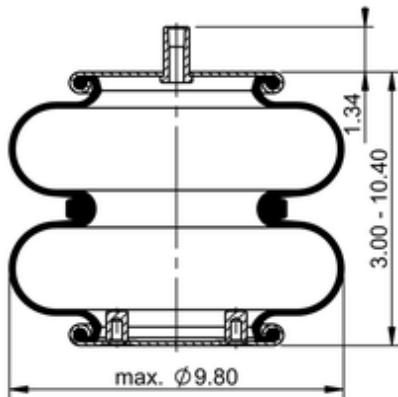

FD 200-19 713
67705

lb	6.4 lb
	1/4-18 NPTF: max. 22 lbf ft
	3/4-16 UNF: max. 50 lbf ft
	3/8-16 UNC: max. 20 lbf ft

Cross-reference

Primeride	AS PR62C19 7795
Firestone Style	20F
Firestone No.	W01-358-7795
FleetPride	AS7795
Goodyear	2B10-226
Goodyear Flex No.	578923250
Triangle	AS-4713

TRP	AS77950
Automann	SP2B12R-7795
Road Choice	AS7795

OE Manufacturer/Part No.

Manufacturer	Original Part No.	Model
Hendrickson	B-14486	
Hendrickson	3317	
Watson & Chalin	AS-0146-1G	